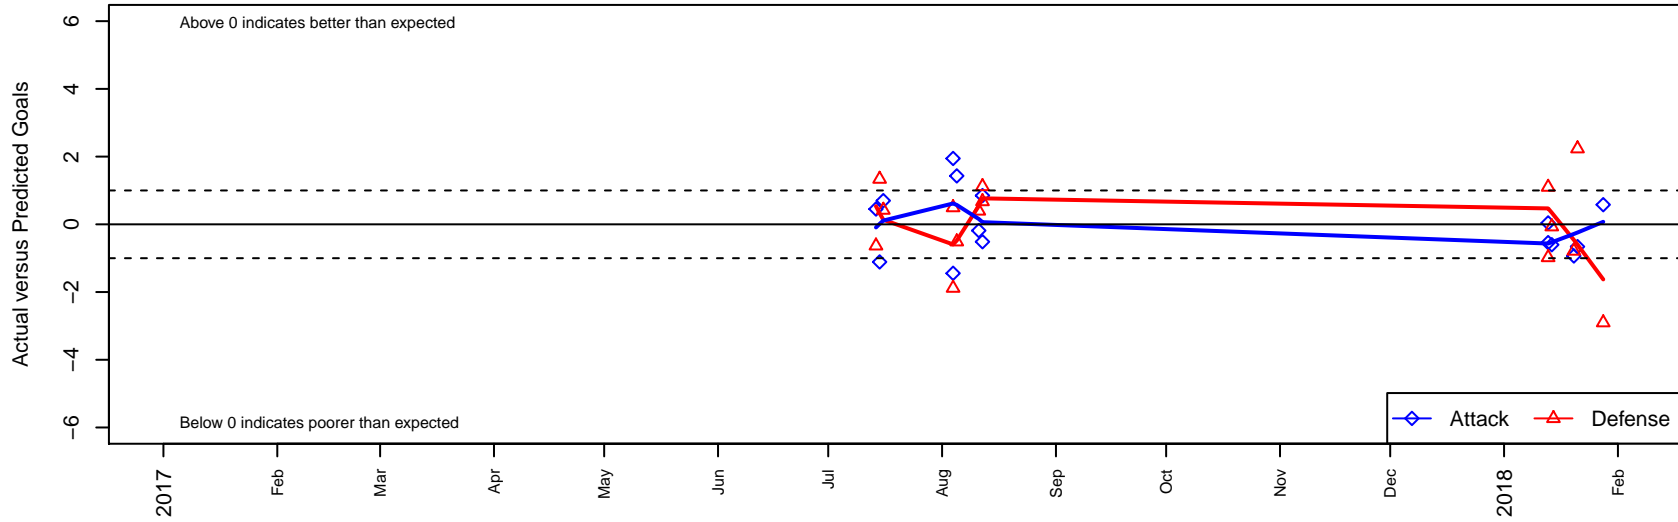

Spokane Sounders B G02

Spokane SC Shadow
 Spokane, WA
 G02 total strength=1404
 attack=8.22 defense=7.97
 fall league = RCL G02 Div 3

alt names used:
 Spokane Sounders G02B
 SPOKANE SOUNDERS G2002B
 SPOKANE SOUNDERS G2002B (WA)
 Spokane Sounders G02-B

Venues played:
 2017 Nike Crossfire Challenge Silver Group U1
 2017 WA Rush Cup GU16 Silver
 2017 Les Schwab NW Cup High School
 2017 PacNW Winter Classic 2002 Showcase P
 2017 RCL G02 Div 3

Spokane Sounders B G02
 Dots are actual minus expected GF (blue circles) and GA (red triangles).
 Blue line is smoothed change in attack strength. Red is smoothed change in defense strength.

**attack and defense variance (black dot)
relative to other teams
and top 10 in region**

**attack and defense rating
relative to others at age
and all opponents in last 13 months**

Performance relative to 13 month average