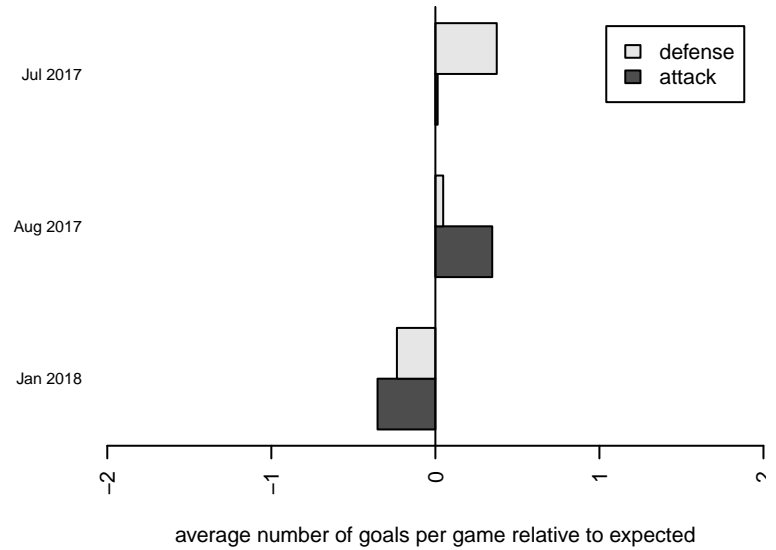

Performance relative to 13 month average