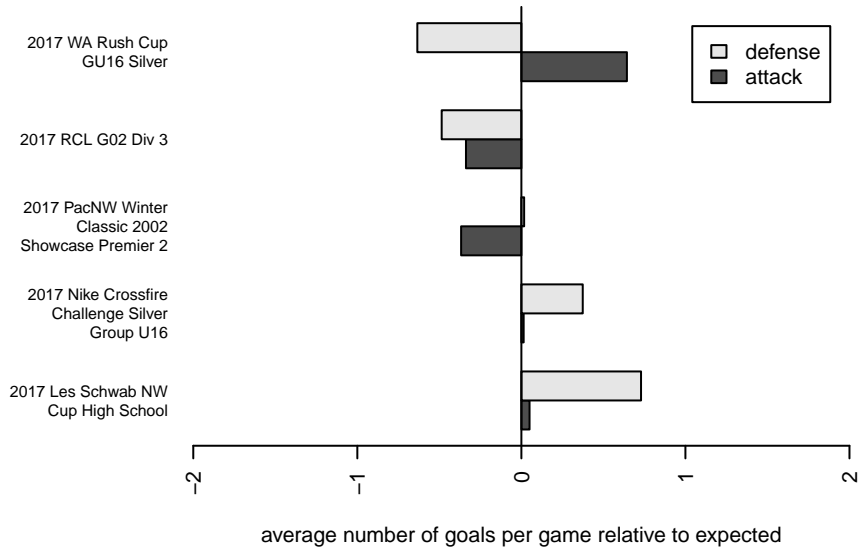

Spokane Sounders B G02

Spokane SC Shadow
 Spokane, WA
 G02 total strength=1404
 attack=8.22 defense=7.97
 fall league = RCL G02 Div 3

alt names used:
 Spokane Sounders G02B
 SPOKANE SOUNDERS G2002B
 SPOKANE SOUNDERS G2002B (WA)
 Spokane Sounders G02-B

Venues played:
 2017 Nike Crossfire Challenge Silver Group U1
 2017 WA Rush Cup GU16 Silver
 2017 Les Schwab NW Cup High School
 2017 PacNW Winter Classic 2002 Showcase P
 2017 RCL G02 Div 3

Spokane Sounders B G02
 Dots are actual minus expected GF (blue circles) and GA (red triangles).
 Blue line is smoothed change in attack strength. Red is smoothed change in defense strength.

**attack and defense variance (black dot)
relative to other teams
and top 10 in region**

**attack and defense rating
relative to others at age
and all opponents in last 13 months**

Performance relative to 13 month average