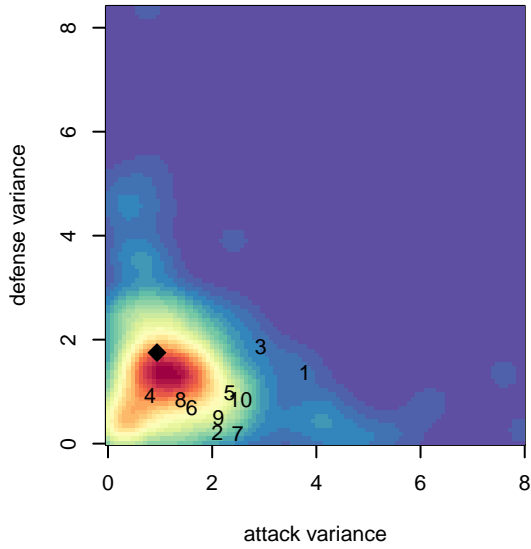

Spokane Sounders B G02

Spokane SC Shadow
 Spokane, WA
 G02 total strength=1404
 attack=8.22 defense=7.97
 fall league = RCL G02 Div 3

alt names used:
 Spokane Sounders G02B
 SPOKANE SOUNDERS G2002B
 SPOKANE SOUNDERS G2002B (WA)
 Spokane Sounders G02-B

Venues played:
 2017 Nike Crossfire Challenge Silver Group U1
 2017 WA Rush Cup GU16 Silver
 2017 Les Schwab NW Cup High School
 2017 PacNW Winter Classic 2002 Showcase P
 2017 RCL G02 Div 3

Spokane Sounders B G02
 Dots are actual minus expected GF (blue circles) and GA (red triangles).
 Blue line is smoothed change in attack strength. Red is smoothed change in defense strength.

**attack and defense variance (black dot)
relative to other teams
and top 10 in region**

**attack and defense rating
relative to others at age
and all opponents in last 13 months**

Performance relative to 13 month average