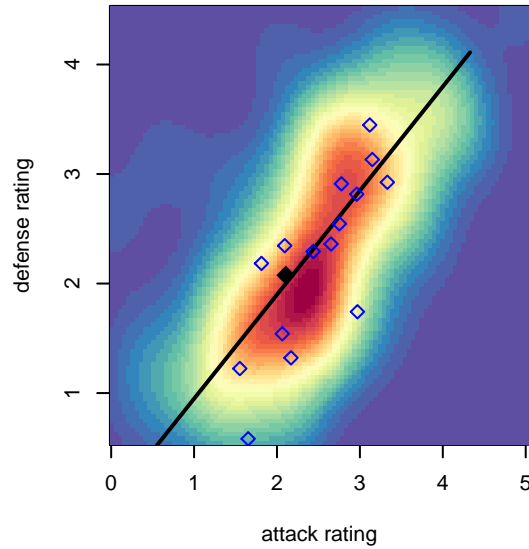

Spokane Sounders B G02

Spokane SC Shadow
 Spokane, WA
 G02 total strength=1404
 attack=8.22 defense=7.97
 fall league = RCL G02 Div 3

alt names used:
 Spokane Sounders G02B
 SPOKANE SOUNDERS G2002B
 SPOKANE SOUNDERS G2002B (WA)
 Spokane Sounders G02-B

Venues played:
 2017 Nike Crossfire Challenge Silver Group U1
 2017 WA Rush Cup GU16 Silver
 2017 Les Schwab NW Cup High School
 2017 PacNW Winter Classic 2002 Showcase P
 2017 RCL G02 Div 3

Spokane Sounders B G02
 Dots are actual minus expected GF (blue circles) and GA (red triangles).
 Blue line is smoothed change in attack strength. Red is smoothed change in defense strength.

**attack and defense variance (black dot)
relative to other teams
and top 10 in region**

**attack and defense rating
relative to others at age
and all opponents in last 13 months**

Performance relative to 13 month average