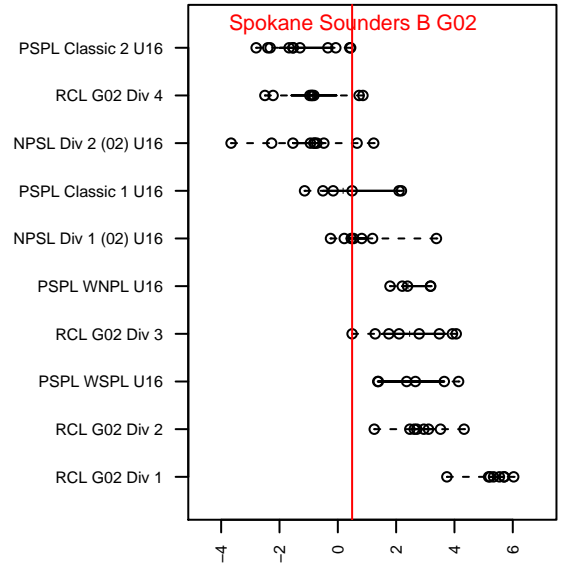

Spokane Sounders B G02

Spokane SC Shadow
 Spokane, WA
 G02 total strength=1404
 attack=8.22 defense=7.97
 fall league = RCL G02 Div 3

alt names used:
 Spokane Sounders G02B
 SPOKANE SOUNDERS G2002B
 SPOKANE SOUNDERS G2002B (WA)
 Spokane Sounders G02-B

Venues played:
 2017 Nike Crossfire Challenge Silver Group U1
 2017 WA Rush Cup GU16 Silver
 2017 Les Schwab NW Cup High School
 2017 PacNW Winter Classic 2002 Showcase P
 2017 RCL G02 Div 3

Spokane Sounders B G02
 Dots are actual minus expected GF (blue circles) and GA (red triangles).
 Blue line is smoothed change in attack strength. Red is smoothed change in defense strength.

**attack and defense variance (black dot)
relative to other teams
and top 10 in region**

**attack and defense rating
relative to others at age
and all opponents in last 13 months**

Performance relative to 13 month average